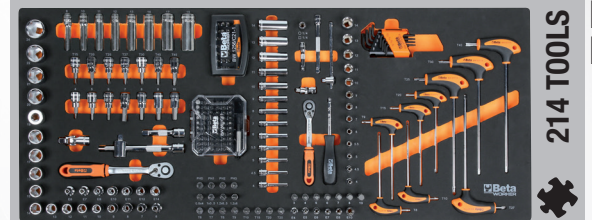

Beta

LIMITED EDITION

YOUR COMPLETE WORKSHOP, IN A SINGLE MOBILE ROLLER CAB

Mobile roller cab
RSC24AXL/7

assortment of
418 **Beta** tools
WORKER

kg
1000

970 mm
445 mm
1035 mm

Mobile roller cab
with 7 drawers,
with anti-tilt system,
LONG MODEL

7 fully removable drawers
(882x367 mm),
with ball bearing slides

BW 2400AXL/7-5M

024006349

45 TOOLS

35 TOOLS

214 TOOLS

97 TOOLS

27 TOOLS