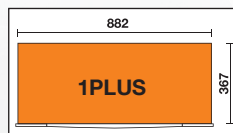

Beta

LIMITED EDITION

YOUR COMPLETE WORKSHOP, IN A SINGLE MOBILE ROLLER CAB

Mobile roller cab
RSC24AXL/7

assortment of
418 **Beta** tools
WORKER

kg
1000

970 mm
445 mm
1035 mm

Mobile roller cab
with 7 drawers,
with anti-tilt system,
LONG MODEL

7 fully removable drawers
(882x367 mm),
with ball bearing slides

BW 2400AXL/7-5M

024006349

45 TOOLS

35 TOOLS

214 TOOLS

97 TOOLS

27 TOOLS