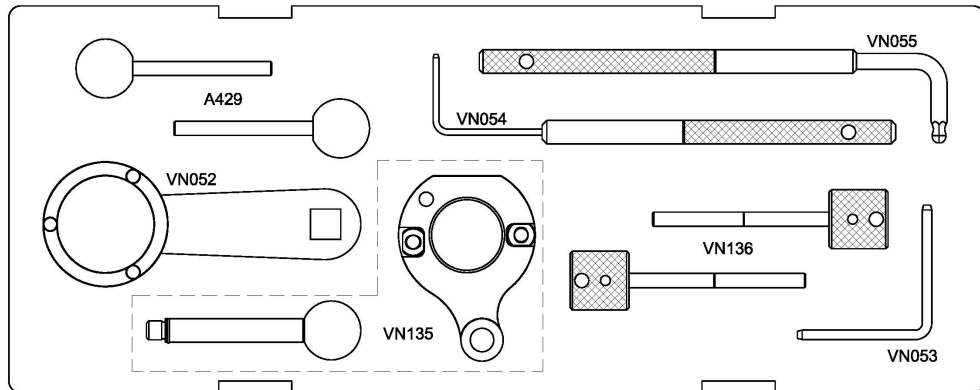

GEBRAUCHSANWEISUNG

D

KIT ZUR ADAPTATIVEN SPRITZVERSTELLUNG DER MOTOREN 1.6 - 2.0 CR TDI
VW GROUP JAHR 2012

Beta 1461/C30G 014610210

BAUTEILE	COD.	MENGE	
Blockierwerkzeug für Nockenwellenriemenscheibe	VN052	1	
Blockierwerkzeug für Nockenwellenritzel	A429	2	
Blockierwerkzeug für Riemen Spannrolle	VN055	1	
Einstellwerkzeug für Riemen Spannrolle	VN054	1	
Werkzeug zur Spritzverstellung Riemenscheibe Kurbelwelle	VN135	1	
Blockierzapfen des Riemen spanners des Riemens der Zusatzeinrichtungen	VN053	1	
Werkzeuge zur Spritzverstellung Nockenwellen	VN136	2