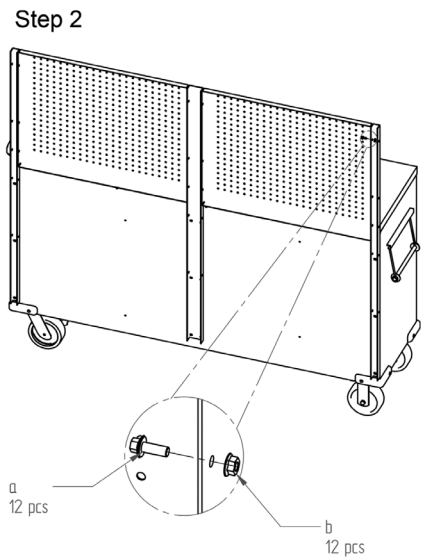

C45PRO CPF

045000195

PARTS LIST

ITEM	DESCRIPTION	QTY.
1	Back Panel	2
2	Narrow Pillar	2
3	Wide Pillar	1

HARDWARE CONTENTS

NO.	DESCRIPTION	QTY.
A	Bolts M6×16	20+1
B	Nuts M6	12+1

A

B