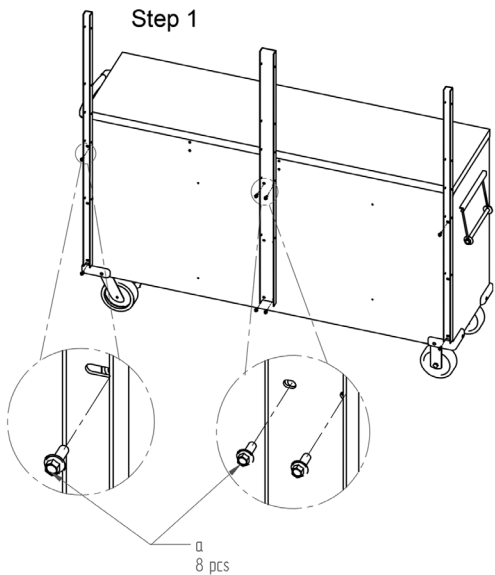

C45PRO CPF

045000195

PARTS LIST

ITEM	DESCRIPTION	QTY.
1	Back Panel	2
2	Narrow Pillar	2
3	Wide Pillar	1

HARDWARE CONTENTS

NO.	DESCRIPTION	QTY.
A	Bolts M6×16	20+1
B	Nuts M6	12+1

A

B