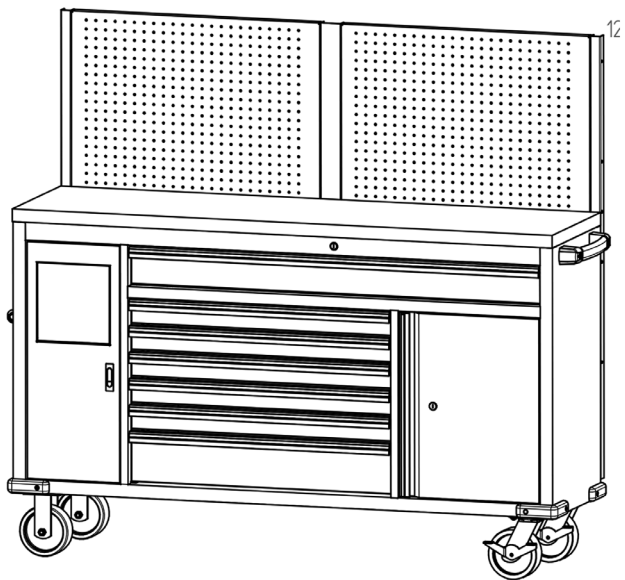

C45PRO CPF

045000195

PARTS LIST

ITEM	DESCRIPTION	QTY.
1	Back Panel	2
2	Narrow Pillar	2
3	Wide Pillar	1

HARDWARE CONTENTS

NO.	DESCRIPTION	QTY.
A	Bolts M6×16	20+1
B	Nuts M6	12+1

A

B