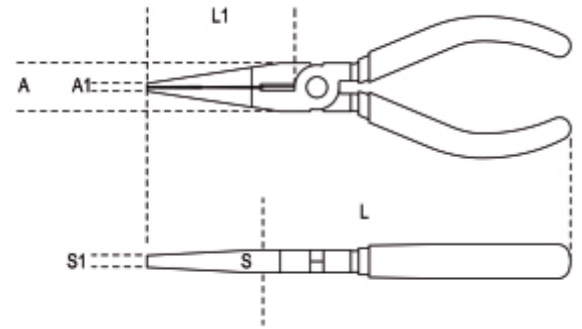

1166BM
Alicate de ponta serrilhada extra-longa, cromado, cabos bimateriais

ISO 5745

| Art. | L mm | L1 mm | mm | A mm | A1 mm | S mm | S1 mm | g |
|-----------|------|-------|-----|------|-------|------|-------|-----|
| 011660036 | 160 | 56 | 1,6 | 19,0 | 2,5 | 9,0 | 3,2 | 142 |
| 011660040 | 200 | 76 | 1,6 | 22,0 | 5,0 | 11,0 | 4,0 | 200 |