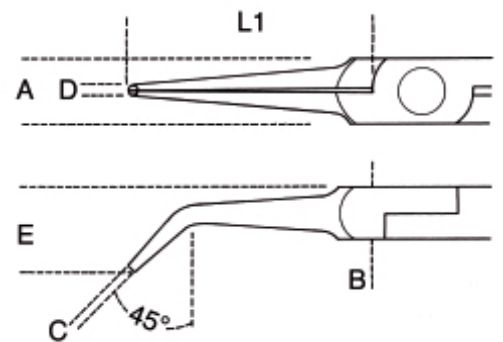

1178BM/P
smooth half-round long bent needle nose pliers bi-material handles

	Art.	L ~	L1 mm	A mm	B mm	C mm	D mm	E mm	g
011780102	1178BM/P	140	36,5	12	12	1,5	2	12	95

Scan the QR Code to access the web tab
 Specs, media and documentation in one click.