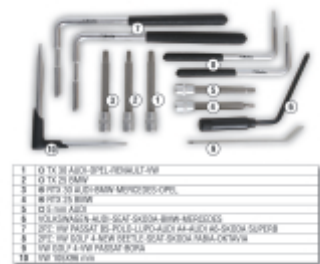

1437/C12

Werkzeugsortiment, 12teilig, für Airbagausbau

800 g

260x160x55 mm - 1,0 kg

art.	g
014370001	800

- | | |
|----|--|
| 1 | TO 10 30 AIRC-BIKE-ROCKET-SP |
| 2 | TO 10 25 DAM |
| 3 | WIPF 10 25 GUMMI-MINICRO-OPH |
| 4 | WIPF 25 BOW |
| 5 | TO 10H A20 |
| 6 | TO 10 25 AIRC-SEAT-SWIM-BOW-ROCKET |
| 7 | SPC-HP PASSAT 15-POL-LEPO-AJCO AA-AJCO HI-SKID SUPER |
| 8 | SPC-HP GOLF 4 NEW BEETLE SEAT-SWIM-TARA-OCTAVE |
| 9 | WIPF 10 15V PASSAT BOW |
| 10 | WIPF 10 15V |