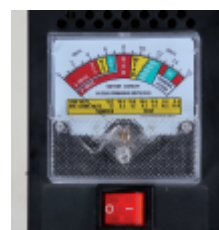

1498TB/6-12
Analogue battery tester, 6-12V

For testing 6V and 12V batteries up to 1000CCA
 Cable length: 500 mm

READING TABLE TEST RESULTS:
OK (GREEN)

Battery capacity is OK. Battery may or may not be fully charged. Make sure it is completely recharged.

WEAK or BAD but needle remains in fixed position (YELLOW OR RED):

UNSATISFACTORY battery capacity. Battery may be faulty or not completely charged. If battery is not fully charged (100%) battery must be replaced.

WEAK or BAD but needle does not remain fixed in place - (YELLOW OR RED):

Battery may be faulty or to the ground. Replace battery.

	art.	L mm	L1 mm	P mm	
014980420	1498TB/6-12	290	170	75	950