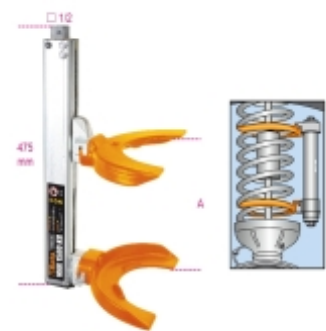

1555/Q

Compressor for MacPherson and equivalent shock absorber springs

CE

Maximum thrust: 1500 kg

□ 11 kg

|  | Art.   | A<br>min÷Max | Ø<br>min÷Max |
|---|--------|--------------|--------------|
| 015550006   | 1555/Q | 65÷354       | 80÷195       |