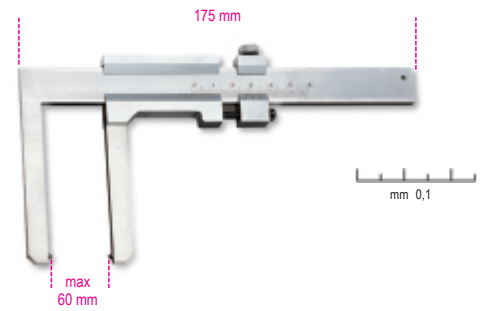

1650FD

sliding gauge for brake discs reading to 0.1 mm

	art.	g
016500050	1650FD	250