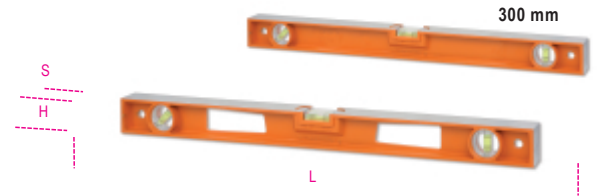

1696D
Spirit levels made of die-cast aluminium with handles, 4 ground bases and 3 unbreakable vials, accuracy: 1 mm/m

	art.	L mm	H mm	S mm	 g
016960353	1696D 300	300	47	25	360
016960354	1696D 400	400	47	25	400
016960355	1696D 500	500	47	25	550
016960356	1696D 600	600	47	25	640