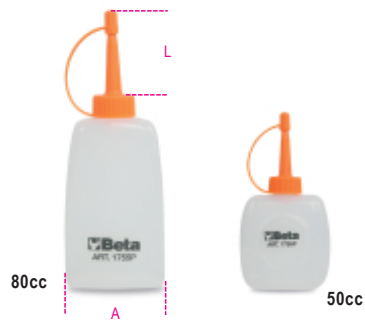

BETA 1755P Plastic oil cans

Features

Lightweight, practical and easy to use.

FOR PRECISION WORK

Ideal for reaching difficult spots and ensuring accurate and controlled lubrication.

FULL RANGE

The oiler is available in 2 different capacities: 50 cc and 80 cc, to meet your lubrication needs.

MAXIMUM PRECISION

Ideal straw for reaching difficult spots and lubricating with precision.

Coded items

	Art.	cc	L mm	A mm
017550050	1755P/K3 50	50	35	55
017550080	1755P/K3 80	80	35	45

Scan the QR Code to access the web tab
Specs, media and documentation in one click.