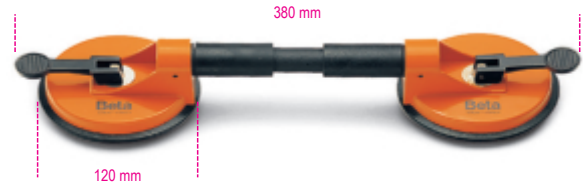

1766

double suction lifter

 art.	art.	max kg
017660001	1766	50