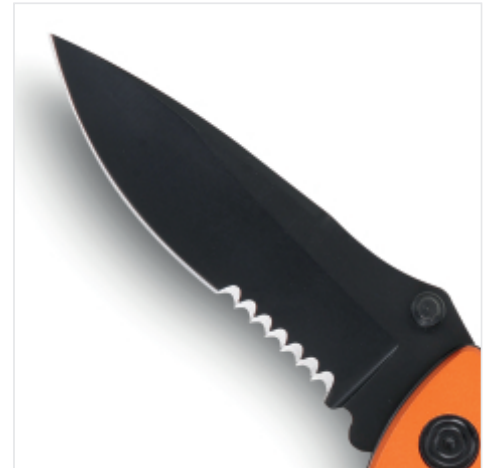

BETA 1778SOS

Car service knife with window breaking hammer and seat belt cutter features

Features

Compact, sturdy and multifunctional: this knife is the ideal ally for emergency situations in the car.

SPEED OF INTERVENTION

Multi-purpose knife equipped with window breaking hammer and seatbelt cutter features, for quick action in the event of an accident.

HIGH RESISTANCE

The stainless steel blade ensures resistance to impacts and corrosion, maintaining its sharpness even after intensive use.

PRACTICALITY

The back clip and fabric case make it easy to carry and always at hand, even in the most dynamic contexts.

WINDOW BREAKING HAMMER
Positioned at the base of the handle, it allows you to quickly break windows in an emergency.

SEAT BELT CUTTING BLADE
Safe and integrated into the handle, it allows for immediate cutting of belts in critical situations.

DOUBLE SHARPENING
Blade with smooth front for clean cuts and serrated back for more resistant materials.