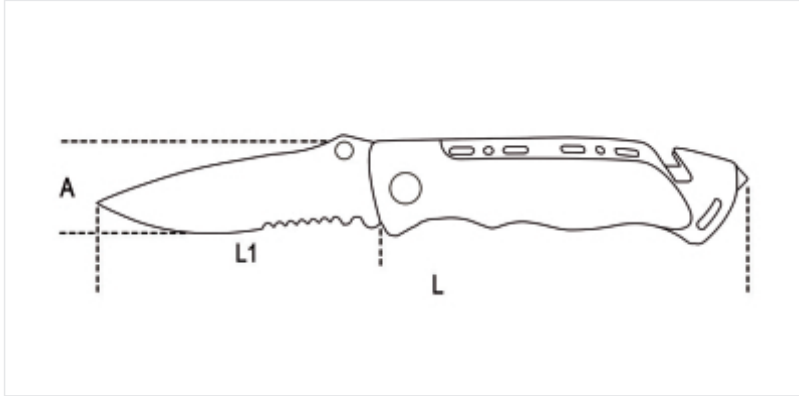

PRACTICALITY

The back clip and fabric case make it easy to carry and always at hand, even in the most dynamic contexts.

WINDOW BREAKING HAMMER
Positioned at the base of the handle, it allows you to quickly break windows in an emergency.

SEAT BELT CUTTING BLADE
Safe and integrated into the handle, it allows for immediate cutting of belts in critical situations.

DOUBLE SHARPENING
Blade with smooth front for clean cuts and serrated back for more resistant materials.

Dimensions

Coded items

	Art.	L mm	A mm	L1 mm
017780080	1778SOS	205	25	85