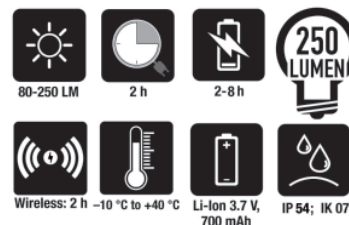

1833XSW

LED inspection torch, wireless rechargeable

CE IP54

Features

- Two brightness settings: LED SMD, 250 - 80 Lumen
- Rechargeable battery: 3.7V 700 mAh., 2.59 Wh Li-ion
- Two charging modes: wireless base 1839BRW and power supply with USB-C port
- Charging time: 2h with wireless charging base or 2h with power supply
- Battery life: 2-8h
- LED battery level indicator
- Magnets on base and back
- Belt clip
- IP54
- IK07
- USB-C cable included