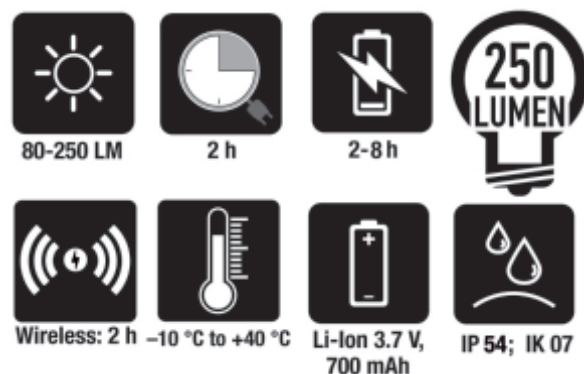

1833XSW

LED inspection torch, wireless rechargeable

CE IP54

Features

- Two brightness settings: LED SMD, 250 - 80 Lumen
- Rechargeable battery: 3.7V 700 mAh., 2.59 Wh Li-ion
- Two charging modes: wireless base 1839BRW and power supply with USB-C port
- Charging time: 2h with wireless charging base or 2h with power supply
- Battery life: 2-8h
- LED battery level indicator
- Magnets on base and back
- Belt clip
- IP54
- IK07
- USB-C cable included