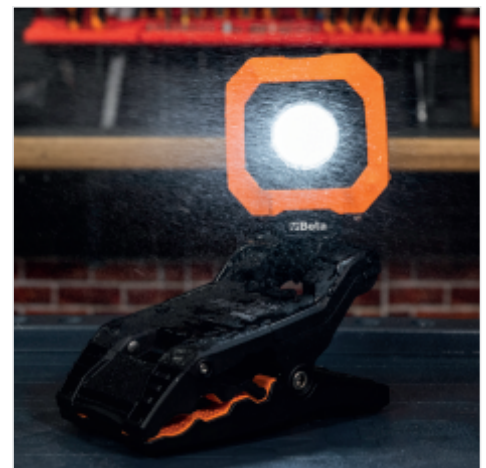

BETA 1838CLAMP

Rechargeable clamp spotlight, 4 light intensities, adjustable, USB charge.

Certifications and Standards

IP65
IK07

Features

The light that follows you everywhere: powerful, reliable and designed to meet any challenge with style and precision.

ADJUSTABLE ILLUMINATION

4 light intensities to suit any situation, from intense light to more subtle (1600, 700, 300, 100 lumens).

PRACTICAL USB-C CHARGING

Quick and universal recharging, wherever you are.

EXTENDED AUTONOMY

Up to 24 hours autonomy in eco mode for uninterrupted work.

SECURE FIXING WITH CLAMP OR MAGNET

Intelligent double fastening: the clamp hooks in easily anywhere, while the magnet ensures a firm grip on metal surfaces.

315° ADJUSTABLE

Maximum flexibility to direct the light where you need it. Total adaptability in every situation.

DURABLE AND RELIABLE

Resistant to dust, splashes and shocks, ensuring reliability and durability in the harshest conditions.