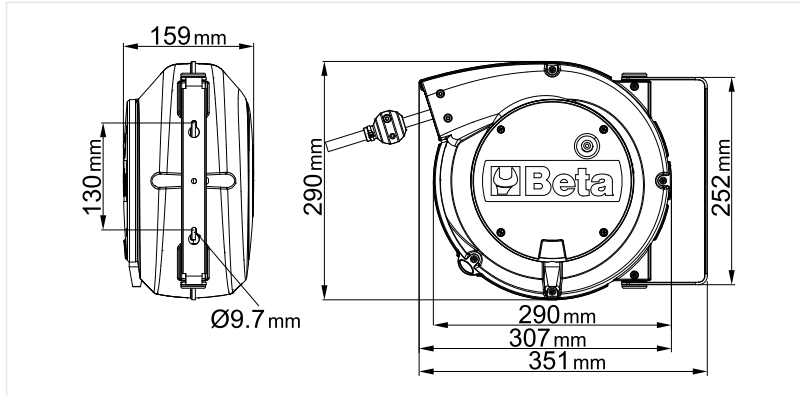

#### DISENGAGEABLE RACK

The rack device can be deactivated to stop the automatic cable rewinding and allow continuous tensioning.

#### PRACTICAL FIXING BRACKETS

All Beta cable reels are supplied with a 180° swivelling bracket and a second rail bracket for quick wall mounting/unmounting.

## Dimensions