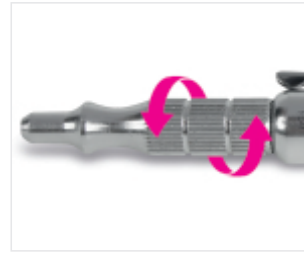

BETA 1949XS Progressive blow pen

Features

Pocket blow gun with adjustable jet

PRACTICALITY

Practical and handy model that allows you to easily reach even the most difficult spots.

RESISTANT

Its small size does not compromise its strength and durability.

COMPACTNESS AND LIGHTNESS

Smaller than a pen, it can be carried easily to where it is most needed.

ADJUSTABLE JET

By rotating the knurled head, the air jet can be increased or decreased as required.

POCKET CLIP