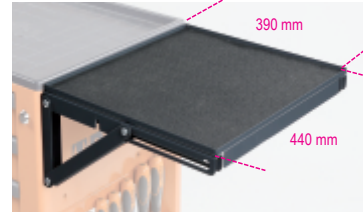

2400 RSC24/MP

Folding shelf for items RSC24 - RSC24A - RSC51

Features:

- For use as additional worktop
- Worktop dimensions: 390x440 mm, protected by an anti-oil and anti-petrol rubber mat
- Load capacity: 20 kg

 3,4 kg

		art.
	024004900	2400 RSC24/MP