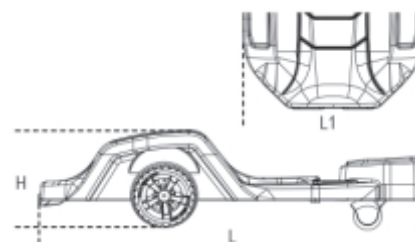

**3003PRO**

**Creepers made of shockproof plastic**

Complete with:

- Ergonomic head cushion
- Soft back protector
- 2 178 mm double bearing castors for trouble-free use on uneven surfaces and pipes/cables
- 1 castor
- Double height adjustment from the ground: 38 or 76 mm
- 2 portable LED lamps (250 lumens) with fixing magnets
- Load capacity: 200 kg
- Weight: 7.7 kg

Double LED lamp with magnet.

Durable and ergonomic.

	art.	C max kg	H min mm	H Max mm	H1 mm	L mm	L1 mm	 kg
030030150	3003PRO	200	170	230	230	1040	570	7,7

H min mm	H Max mm	L mm	L1 mm
170	230	1040	570