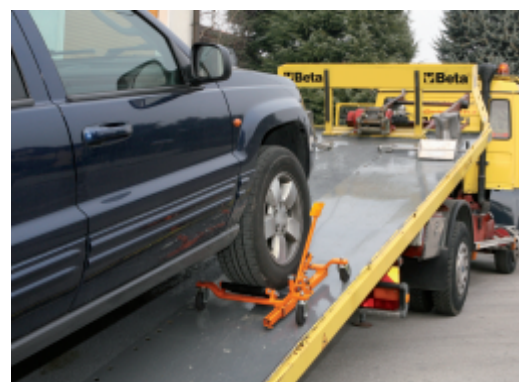

3009

Wheel lifter

Maximum lifting capacity: 550 kg

4 pivoting rollers

Roller width: 200 mm

For wheels up to 240 mm in width

Ideal for:

- loading damaged cars onto tow trucks
- car repair garages
- moving cars in showrooms

	art.	A	B	kg
030090001	3009	400÷850 mm	600 mm	19