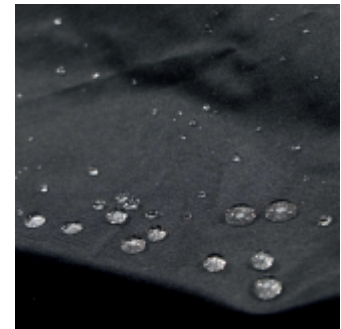

3099E

Outdoor motorcycle cover, water and dust resistant

Protects paint from scratches, dust and sunlight

Available Sizes:

Size "M" recommended for sports and naked motorcycles and mid-size scooters

Size "L" recommended for maxi enduro and crossover motorcycles

	Art.
030990102	3099E/M

Scan the QR Code to access the web tab
Specs, media and documentation in one click.