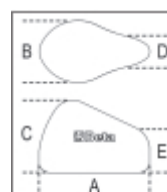

3099T Indoor motorcycle cover, made from stretch fabric

Protects paint from scratches, dust and sunlight.

Available Sizes:

Size "M" recommended for sports and naked motorcycles and mid-size scooters

Size "L" recommended for maxi enduro and crossover motorcycles

Size "XL" recommended for super touring motorcycles

	art.	Tg
030990202	3099T/M	M
030990203	3099T/L	L
030990204	3099T/XL	XL

Tg	A mm	B mm	C mm	D mm	E mm	
M	2050	900	1000	350	800	030990202
L	2700	1100	1300	550	1100	030990203
XL	3100	1300	1400	700	1200	030990204