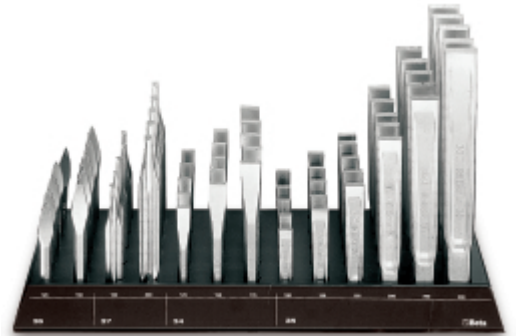

38/DS2

wall-mounted display with 65 chisels

495x260x332 mm

| | art. | |
|-----------|---------|---|
| 000380702 | 38/DS2 | display with assortment |
| 000380752 | 38/DVS2 | wall-mounted display (item 38/DS2), empty |

| Art. | Chisel Type | Length |
|------|-------------|--------|
| 34 | Flat chisel | 125 mm |
| | | 150 mm |
| | | 175 mm |
| 35 | Flat chisel | 100 mm |
| | | 125 mm |
| | | 150 mm |
| | | 175 mm |
| | | 200 mm |
| 36 | Flat chisel | 125 mm |
| | | 150 mm |
| 37 | Flat chisel | 150 mm |
| | | 200 mm |