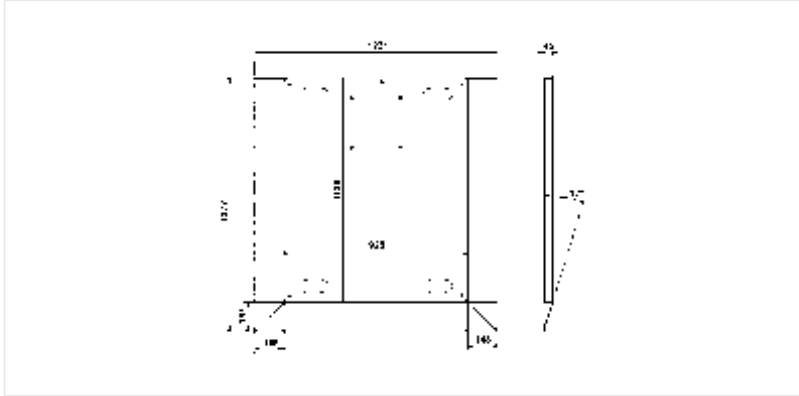

**BETA 3919MME/P**  
Self-supporting stand for electric lift

## Dimensions