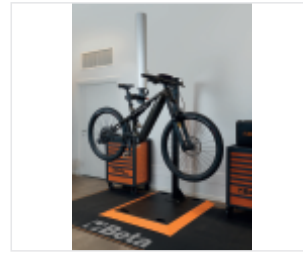

**BETA 3919MME/P**  
Self-supporting stand for electric lift