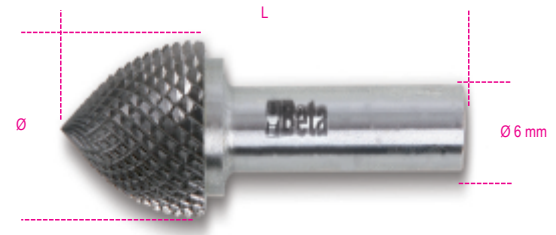

- cross cut HM4

	Art.	L mm	Ø mm	
004260534	426MD/F6	50	6	
004260514	426MD/F8	63	8	16
004260544	426MD/F9,5	63	9,5	
004260524	426MD/F12	69	12	32
004260554	426MD/F16	69	16	

Scan the QR Code to access the web tab
 Specs, media and documentation in one click.