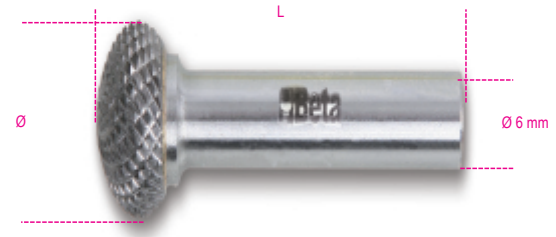

- cross cut HM4

	Art.	L mm	Ø mm	
004260538	426MD/S6	50	6	
004260518	426MD/S8	51	8	10
004260548	426MD/S9,5	53	9,5	
004260528	426MD/S12	56	12	20
004260558	426MD/S16	59	16	

Scan the QR Code to access the web tab
 Specs, media and documentation in one click.