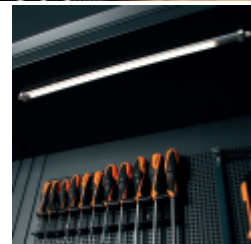

5000 RSC50/PLED

Aluminium profile with LED strip, for workshop equipment combination RSC50

To be applied under worktops, under/in suspended cabinets, under shelves and linear/corner guards, to light working areas.

Features:

- 6.5W IP20 LED strip; length: 50 cm
- Supplied complete with 2 cables (40 cm and 170 cm long respectively) • Convenient fixing through magnets

📦 80 g

		art.
	050001714	5000