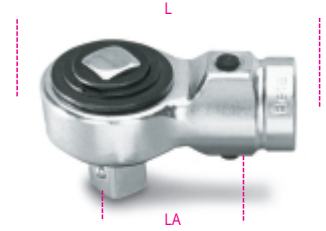

614/50

push-through ratchet for torque bars

		art.
	006140002	614/50