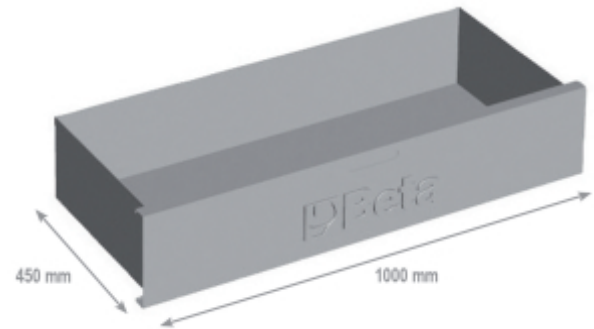

6800 CB/100**Base drawer**

	Art.	
068000104	6800CB/100	accessories for item C68

Scan the QR Code to access the web tab
Specs, media and documentation in one click.