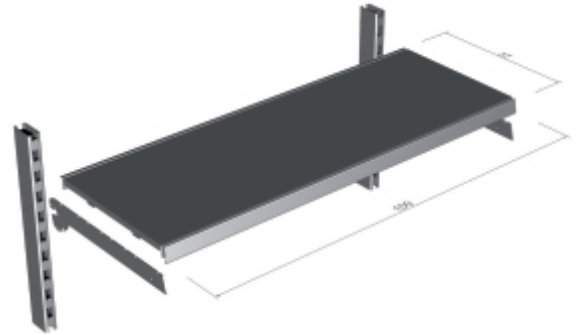

6800RP/100**Wall shelf: depth 37 cm**

	Art.	
068000150	6800RP/100	accessories for item C68

Scan the QR Code to access the web tab
Specs, media and documentation in one click.