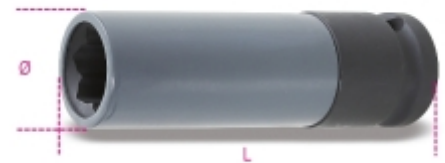

Suitable for the following Mercedes models:

- C-Class and GLK-Class (W204)
- E-Class (W211, W212, W207)
- SLK-Class (W172)
- ML-Class (W164, W166)
- CL-Class (W216)
- S-Class (W221, W222)

Art.		Ø	L	□
007200631				
	Tyre kit with impact spanner 1927C, torque spanner 666/20 and socket spanners 720LC/C3, 720MRC, 720FRD, 720RNG			