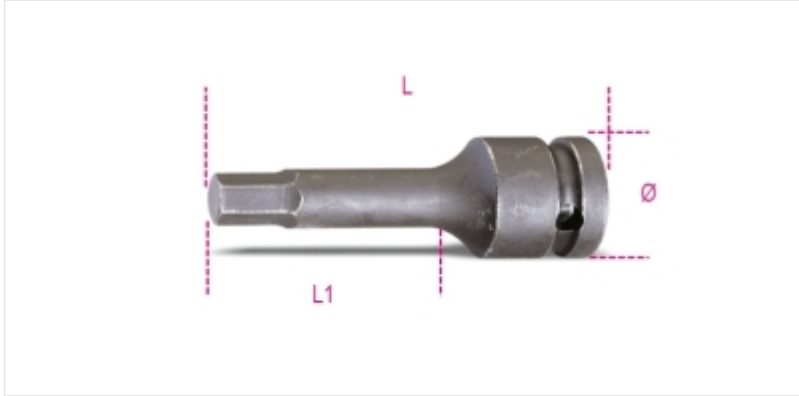

**BETA 728ME**  
impact socket drivers for  
hexagon screws, 3/4" female  
square drive, phosphated

### Features

Impact socket drivers for 3/4" female drive with hexagonal male profile

### Security

Retaining system with rubber O-rings and locking pins provides maximum security

## Dimensions