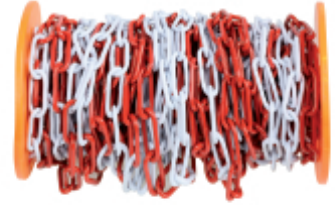

8129

Barrier chain, made of galvanized metal painted in red and white

	art.	 Ø mm	m
081290050	8129 5,0X30	5	30