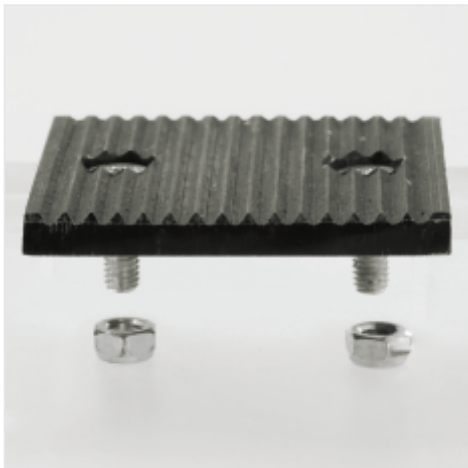

**ROBUR 8135H/KGF**  
**Fixed jaw kit for 8135H lifting**  
**clamps**

**COMPATIBILITY**

Original spare parts are specifically designed to fit the original product without any problems. They have been tested by the manufacturer to ensure perfect fit and functionality with the other product components.