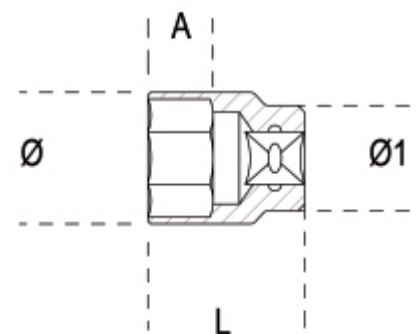

920MC

Hexagon hand sockets, 1/2" female drive, coloured, chrome-plated

Different colour for quick size identification.

mm	Color
8	Red
10	Orange
11	Yellow
12	Green
13	Blue
14	Grey
15	White
16	Light Blue
17	Dark Blue
18	Purple
19	Black
21	Dark Grey
22	Dark Green
24	Red