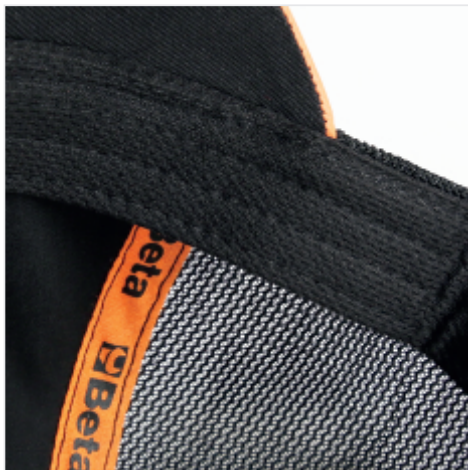

**BETA 9525TR**  
Trucker cap with curved visor,  
black

## Features

Comfort and style come together in this cap, making it the ideal leisure accessory.

### RICH IN DETAILS

The embroidered Beta logo and racing patch make the cap a must-have accessory for motorsport enthusiasts.

### ATTENTION TO MATERIALS

Thanks to the combination of cotton and mesh, the Beta cap offers superior breathability, keeping you dry and comfortable all day long.