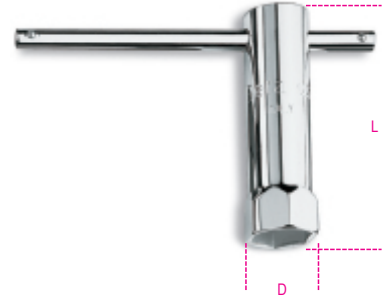

tubular spark-plug wrench chrome-plated, hexagon end

- Beta's classic spark plug wrench
- Sturdy and durable, it can also loosen jammed spark plugs.
- Compact size, for use in confined spaces as well.
- Sliding handle with two catches preventing it from being accidentally pulled out.

	art.	 mm - "	D mm	L mm	 g
009550016	955 16	16	21	86	140
009550021	955 20,8	20,8	29	86	190