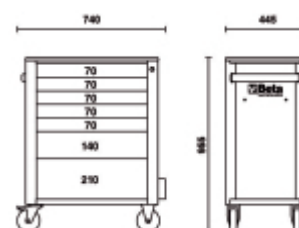

BW 2400S 7/E-M

Mobile roller cab with 7 drawers, with assortment of 309 tools

- 7 drawers (588x367 mm), with ball bearing slides:
 - 5 drawers, 70 mm high
 - 1 drawer, 140 mm high
 - 1 drawer, 210 mm high
- Drawer bases protected by foamed rubber mats
- Four castors Ø 125 mm:
 - 2 fixed and 2 steering (one with brake)
- Front centralized safety lock
- Static load capacity: 800 kg
- Thermoplastic worktop
- Built-in side bottle holder