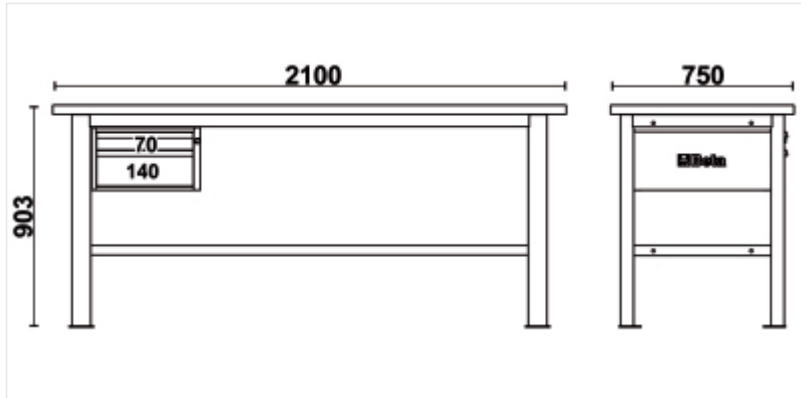

#### ORDER

The 367x588 mm Beta drawers are the perfect choice for keeping tools safe and tidy, as up to 4 EVA foam trays or ABS thermoformed trays can be inserted in each drawer:  
1 drawer height 70 mm

## Dimensions