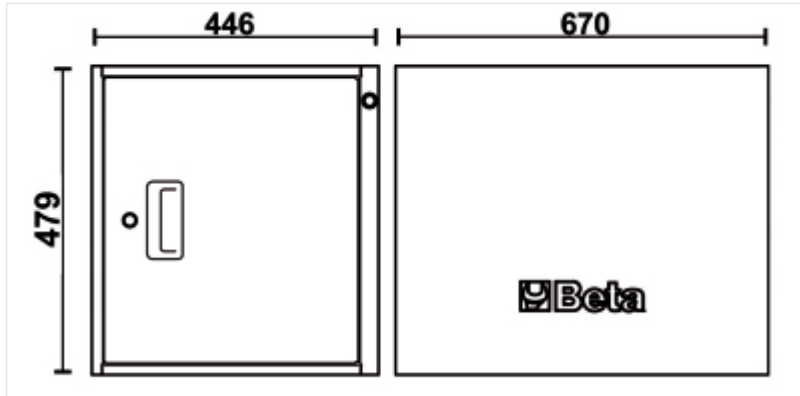

BETA C58MA
Module, 479 mm high, with door,
for modular workbenches C58BC

Features

The perfect solution for those seeking security, organisation and versatility in a single product.

PERFECT COMPATIBILITY

Designed specifically for C58BC modular workbenches, ensuring harmonious and functional integration.

ROBUST AND RELIABLE DESIGN

Built with high quality materials for long life and excellent performance.

Dimensions

Coded items

	Art.		Color
058000680	C58MA/O		RAL 2011
058000681	C58MA/A		RAL 7016

Scan the QR Code to access the web tab
 Specs, media and documentation in one click.