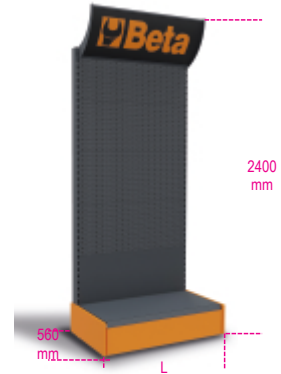

1000x560x2400 mm

	Art.	
064000021	C64 /1	1 m
064000022	C64 /2	2 m
064000023	C64 /3	3 m
064000024	C64 /4	4 m

Scan the QR Code to access the web tab
Specs, media and documentation in one click.