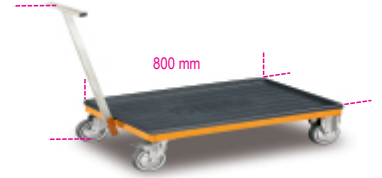

CD23S

Caddy trolley

Main features:

- ABS-coated worktop designed to match tool chests C22S, C23S, C23SC, C23ST
- Removable handle, can be stored underneath chassis.
- Four castors, Ø 100 mm: 2 fixed and 2 steering (one with brake).
- Maximum load capacity: 250 kg.

 14 kg

		art.
	023000610	CD23S