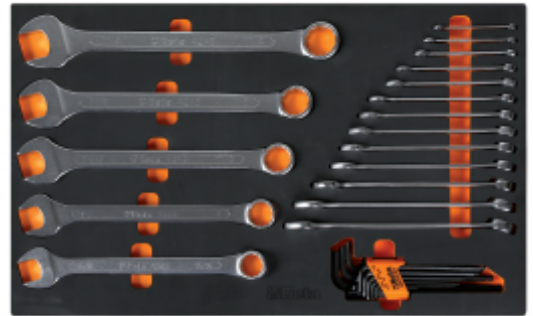

M31 Soft foam tray with tool assortment

 4,5 kg

27

		art.
	024500031	M31
	024510031	MV31

- n. 18 **42AS**: combination wrenches 1/4 - 9/32 - 5/16 - 3/8 - 7/16 - 1/2 - 9/16 - 19/32 - 5/8 - 11/16 - 3/4 - 13/16 - 7/8 - 15/16 - 1 - 1.1/16 - 1.1/8 - 1.1/4
- n. 9 **96BP/AS-SC9**: \odot 1/16 - 3/32 - 1/8 - 5/32 - 3/16 - 7/32 - 1/4 - 5/16 - 3/8