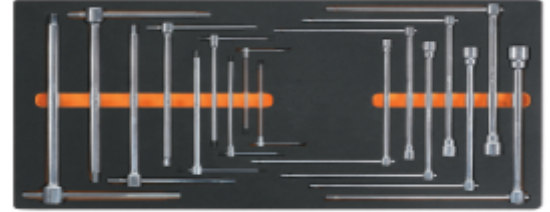

M65

3,6 Kg

	art.	
024500065	M65	soft thermoformed tray with tool assortment
024510065	MV65	soft thermoformed tray M65, empty

- n. 7 **950:** T-handle hexagon socket wrenches \odot 8-10-12-13-14-17-19 mm
- n. 9 **951:** T-handle wrenches with hexagon male ends \odot 2,5-3-4-5-6-8-10-12-14 mm