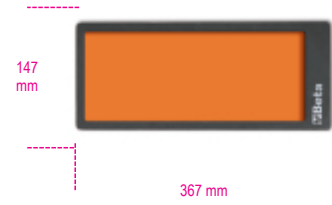


	Art	
088870350	VPM0	

**Scan the QR Code to access the web tab**  
Specs, media and documentation in one click.