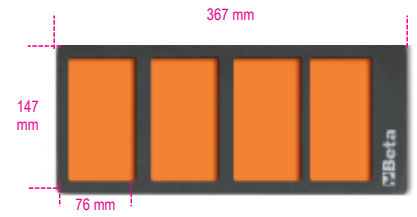

VPM3

EVA foam tray with 4 tote trays

Art	Art	
088870353	VPM3	

Scan the QR Code to access the web tab
Specs, media and documentation in one click.