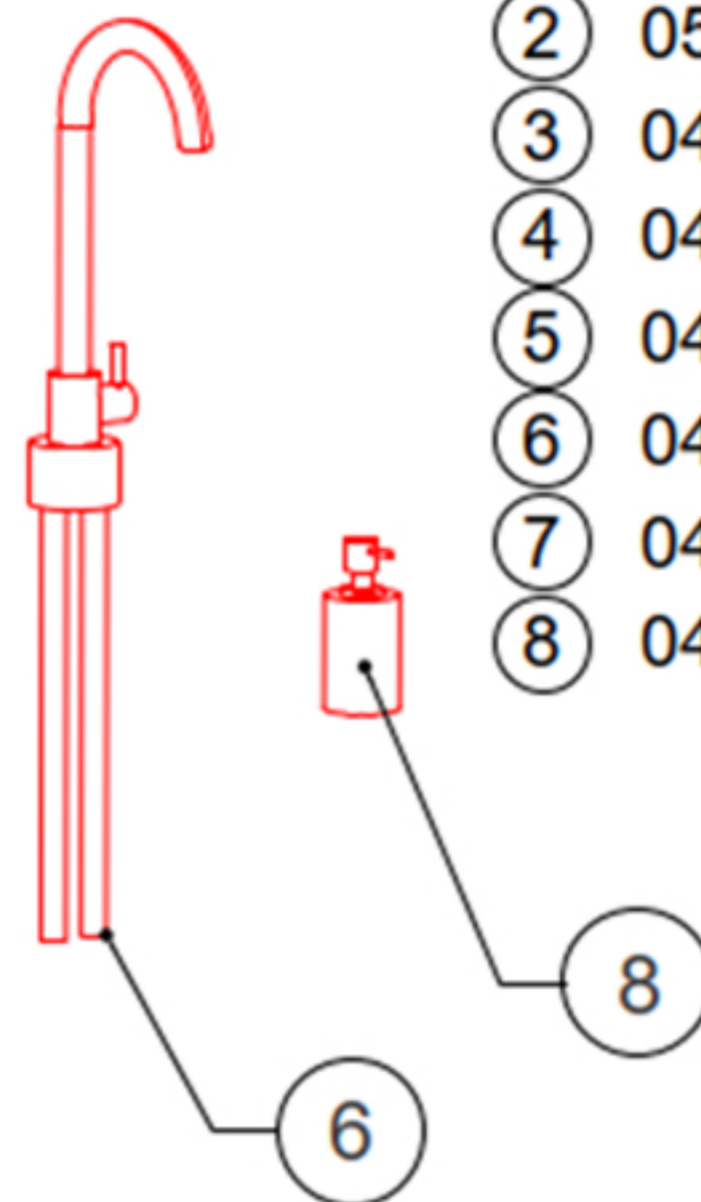

Beta

RSC50 ML

050001244

3

5

4

2

6

6

7

1

Ricambi / Spare parts

| |  |  |
|---|---|---|
| ① | 0500020XX | 1* |
| ② | 050001901 | 1 (4 pezzi / 4pieces) |
| ③ | 045001034 | 1 |
| ④ | 045001035 | 1 |
| ⑤ | 045001036 | 1 |
| ⑥ | 045001037 | 1 |
| ⑦ | 045001038 | 1 |
| ⑧ | 045001039 | 1 |

*XX=Key codes from F00 to F19