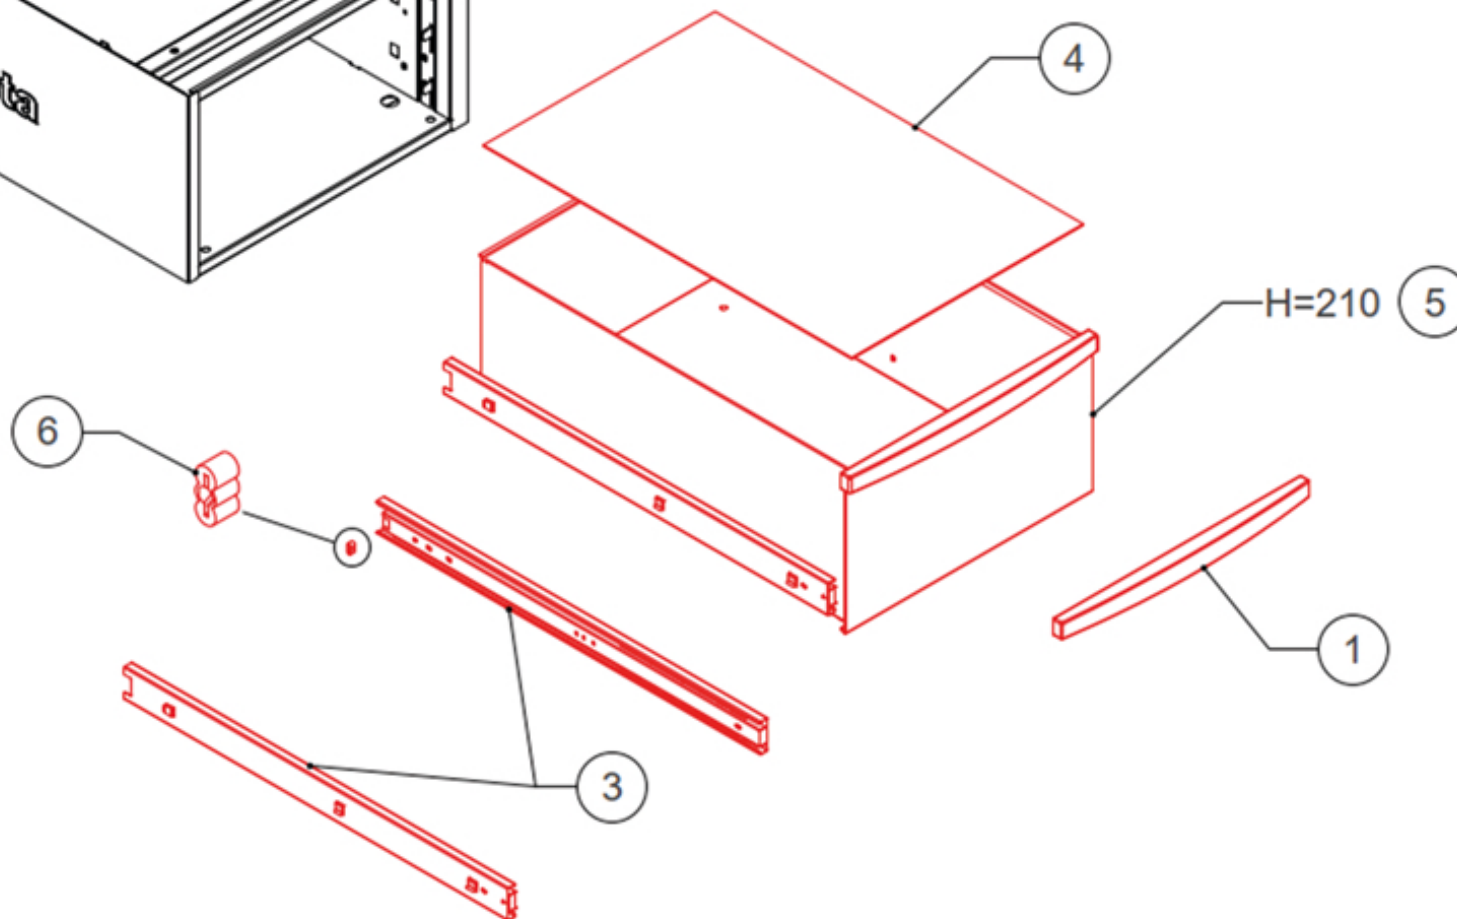

Beta

C58CS/O 1C

058000671

Ricambi / Spare parts

		
①	058000907	1
②	0240019XX	1*
③	058000906	1
④	024990223	1
⑤	058000904	1**
⑥	024990501	1 (20 Pezzi / 20 Pieces)

*XX=Key codes from F00 to F99

** cassetto completo di guide
drawer with slides