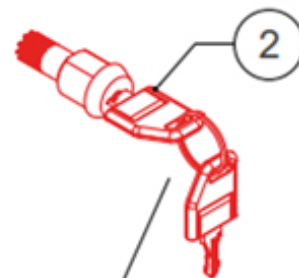

Beta

C58CS/O 1C

058000671

Ricambi / Spare parts

		
①	058000907	1
②	0240019XX	1*
③	058000906	1
④	024990223	1
⑤	058000904	1**
⑥	024990501	1 (20 Pezzi / 20 Pieces)

*XX=Key codes from F00 to F99

** cassetto completo di guide
drawer with slides