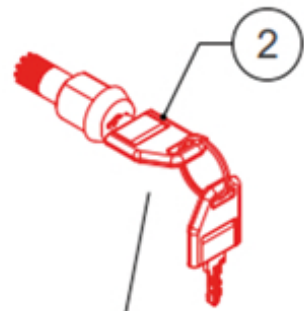

Beta

C58CS/O 3C

058000673

Ricambi / Spare parts

		
①	058000907	1
②	0240019XX	1*
③	058000906	1
④	024990223	1
⑤	058000900	1**
⑥	024990501	1 (20 Pezzi / 20 Pieces)

*XX=Key codes from F00 to F99

** cassetto completo di guide
drawer with slides