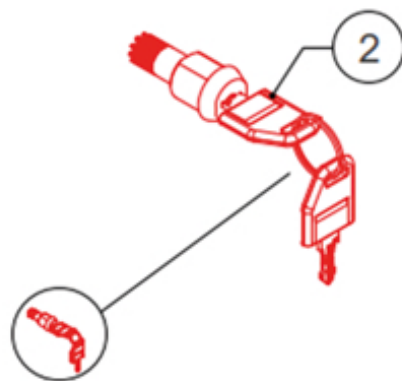

Beta

C58CSH/O 5C

058000684

Ricambi / Spare parts

		
①	058000907	1
②	0240019XX	1*
③	058000906	1
④	024990223	1
⑤	058000900	1**
⑥	058000902	1**
⑦	024990501	1 (20 Pezzi / 20 Pieces)

*XX=Key codes from F00 to F99

** cassetto completo di guide
drawer with slides